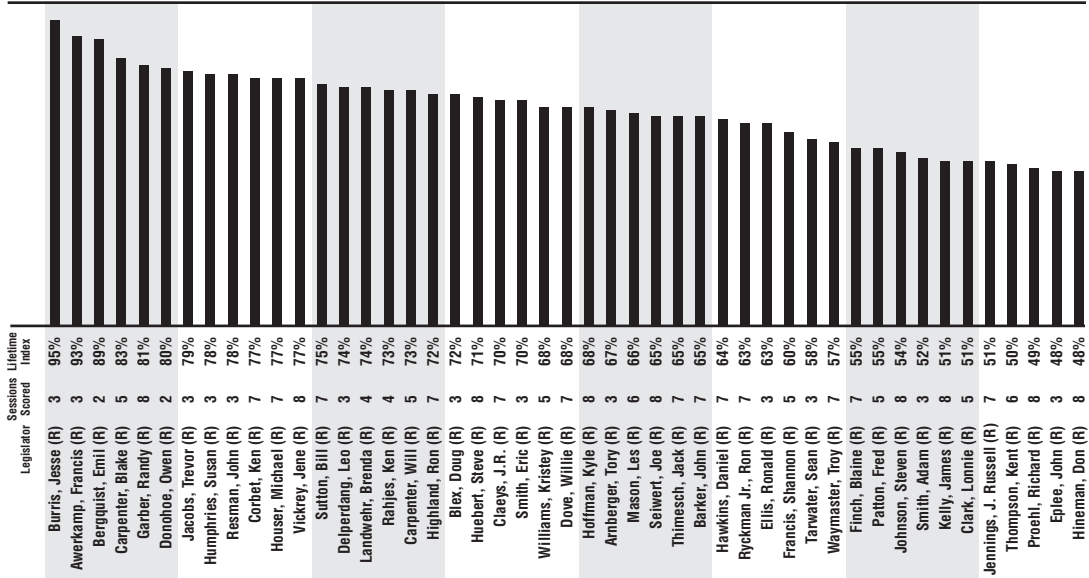

Kansas Senate Lifetime Freedom Index Ranking

The Lifetime Freedom Index is calculated in the same manner as for a single year, but tabulates each legislator's actual and maximum scores for every session (minimum of two) in which they participated. Scores from non-consecutive sessions and movement between legislative chambers are included in lifetime score. (See page 6.)

Kansas House Lifetime Freedom Index Ranking

The Lifetime Freedom Index is calculated in the same manner as for a single year, but tabulates each legislator's actual and maximum scores for every session (minimum of two) in which they participated. Scores from non-consecutive sessions and movement between legislative chambers are included in lifetime score. (See page 6.)