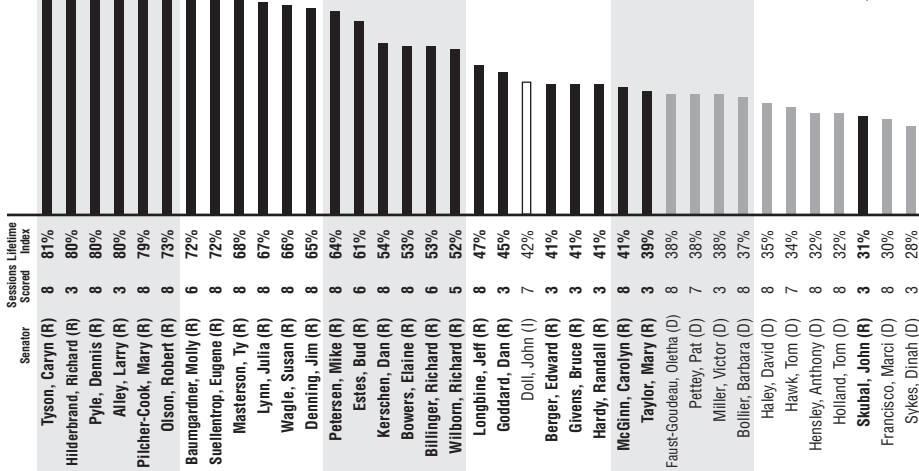

Kansas Senate Lifetime Freedom Index Ranking

The Lifetime Freedom Index is calculated in the same manner as for a single year, but tabulates each legislator's actual and maximum scores for every session (minimum of two) in which they participated. Scores from non-consecutive sessions and movement between legislative chambers are included in lifetime score. (See page 6.)

Kansas House Lifetime Freedom Index Ranking

The Lifetime Freedom Index is calculated in the same manner as for a single year, but tabulates each legislator's actual and maximum scores for every session (minimum of two) in which they participated. Scores from non-consecutive sessions and movement between legislative chambers are included in lifetime score. (See page 6.)